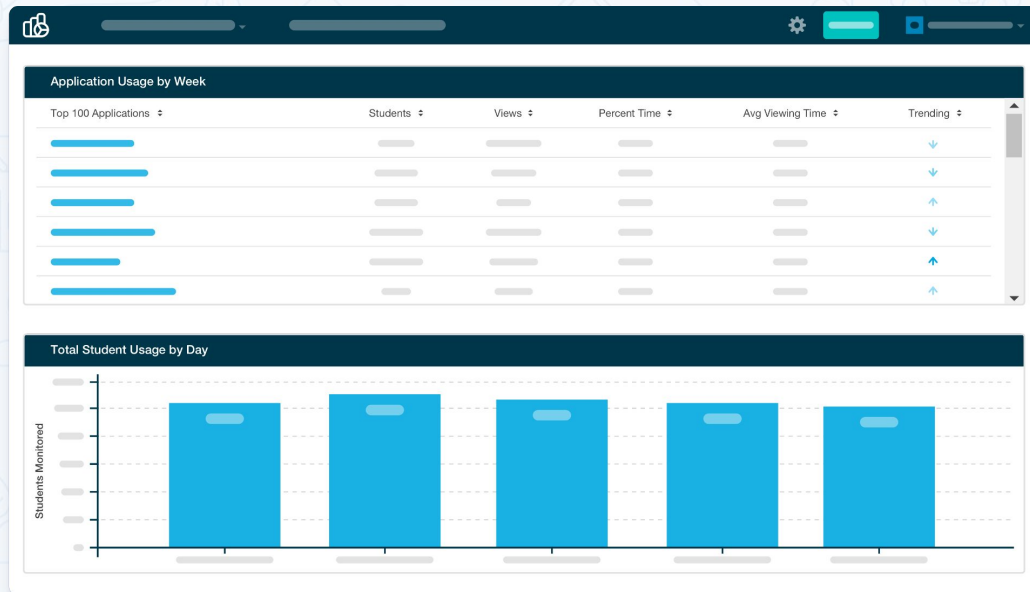

Access student app and website usage

Aggregate all your data into one interface

Support all devices and platforms

Integrate seamlessly with SIS

View detailed budget and usage reports

Access student app and website usage

View automatically updated data on the applications and websites that your students are using.

Aggregate all of your data into one interface

Understand daily and hourly usage trends, as well as trends over time with detailed usage analytics — all on a single dashboard.