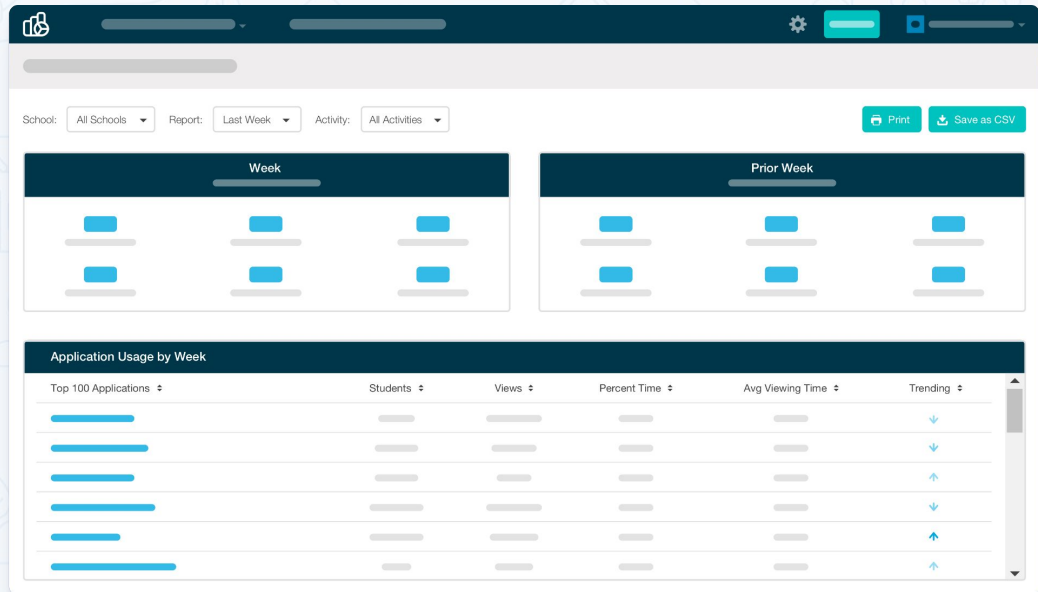

Access student app and website usage

Aggregate all your data into one interface

Support all devices and platforms

Integrate seamlessly with SIS

View detailed budget and usage reports

Access student app and website usage

View automatically updated data on the applications and websites that your students are using.

Aggregate all of your data into one interface

Understand daily and hourly usage trends, as well as trends over time with detailed usage analytics — all on a single dashboard.