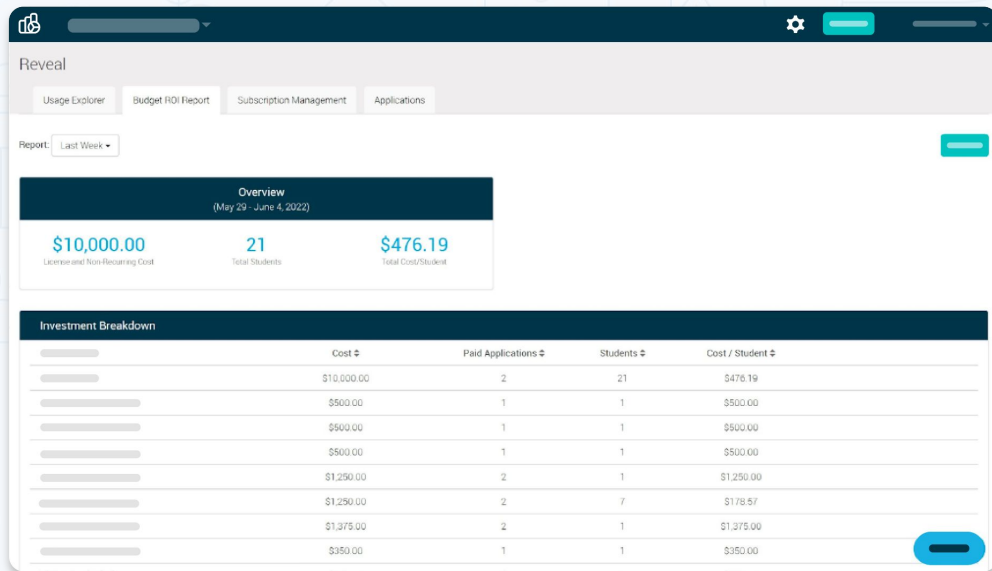

View detailed budget and usage reports

Make smarter budgetary decisions with easy to set up ROI reports